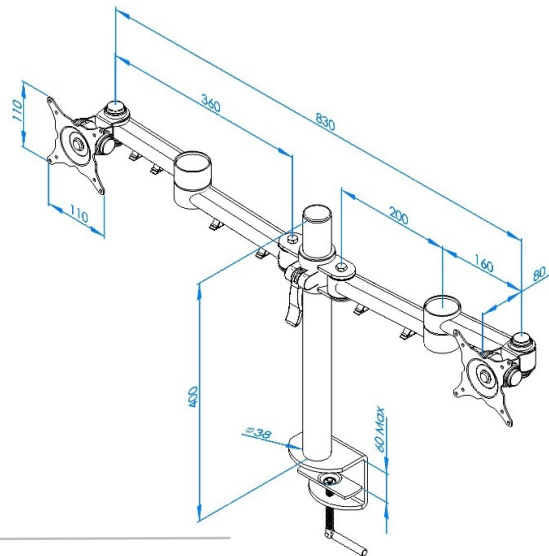

Stream dual beam 2 screen – clamp fixing

Product Specification

Product code	STREAMCOMB06 - Silver
Weight capacity	20kg per arm
Max screen size	30"
Max forward extension	440mm, 860mm apart
VESA	75mm & 100mm VESA compliant
Movement	Height adjustment, tilt, swivel, rotation and reach
Height adjustment	Max height adjustment 300mm
Tilt	85 degrees up / 85 degrees down (170 degrees total)

Additional Information

Dual beam manual height adjustable arms with standard clamp

Cable management

Colour options available:

Silver - STREAMCOMB06 - RAL code 9006

White - STREAMCOMB06W - RAL code 9010

Black - STREAMCOMB06B - RAL code 9005

Ergo
01235 773373
www.ergold.co.uk
sales@ergold.co.uk

Monitor Size Movement

27" Screen

a. Having a partition/obstacle behind the monitor arm

b. no partition/obstacle behind the monitor arm

30" Screen

a. Having a partition/obstacle behind the monitor arm

b. no partition/obstacle behind the monitor arm