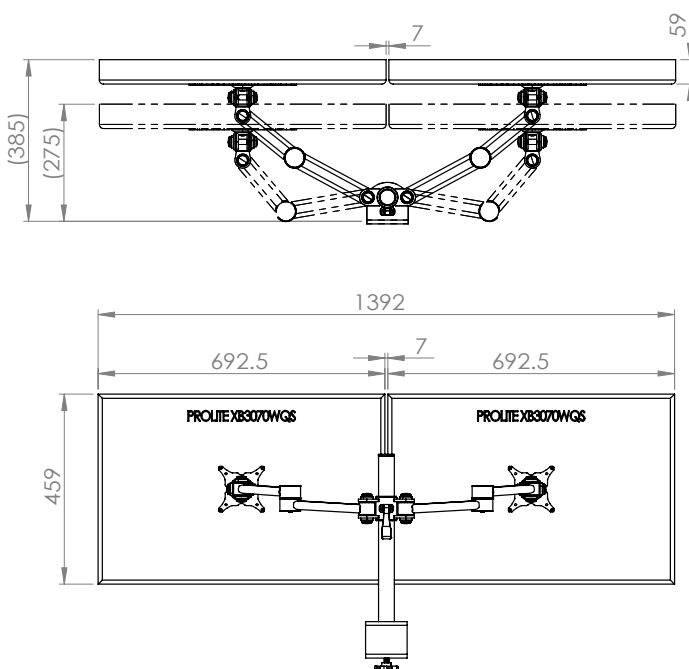

Stream dual beam 2 screen – clamp fixing

Product Specification

Product code	STREAMCOMB06 - Silver
Weight capacity	20kg per arm
Max screen size	30"
Max forward extension	440mm, 860mm apart
VESA	75mm & 100mm VESA compliant
Movement	Height adjustment, tilt, swivel, rotation and reach
Height adjustment	Max height adjustment 300mm
Tilt	85 degrees up / 85 degrees down (170 degrees total)

Additional Information

Dual beam manual height adjustable arms with standard clamp

Cable management

Colour options available:

Silver - STREAMCOMB06 - RAL code 9006

White - STREAMCOMB06W - RAL code 9010

Black - STREAMCOMB06B - RAL code 9005

Ergo
01235 773373
www.ergold.co.uk
sales@ergold.co.uk

Monitor Size Movement

27" Screen

a. Having a partition/obstacle behind the monitor arm

b. no partition/obstacle behind the monitor arm

30" Screen

a. Having a partition/obstacle behind the monitor arm

b. no partition/obstacle behind the monitor arm