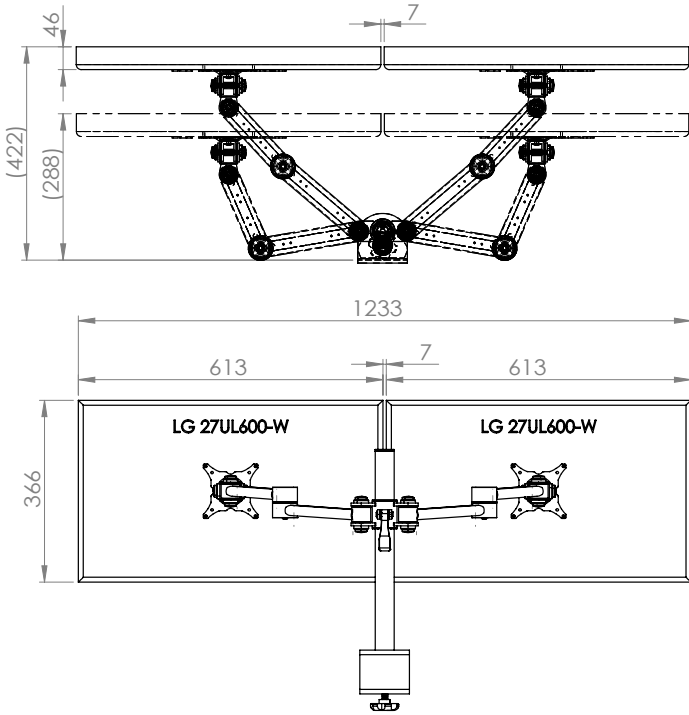

Stream dual beam 2 screen – clamp fixing

Product Specification

Product code	STREAMCOMB06 - Silver
Weight capacity	20kg per arm
Max screen size	30"
Max forward extension	440mm, 860mm apart
VESA	75mm & 100mm VESA compliant
Movement	Height adjustment, tilt, swivel, rotation and reach
Height adjustment	Max height adjustment 300mm
Tilt	85 degrees up / 85 degrees down (170 degrees total)

Additional Information

Dual beam manual height adjustable arms with standard clamp

Cable management

Colour options available:

Silver - STREAMCOMB06 - RAL code 9006

White - STREAMCOMB06W - RAL code 9010

Black - STREAMCOMB06B - RAL code 9005

Ergo
01235 773373
www.ergold.co.uk
sales@ergold.co.uk

Monitor Size Movement

27" Screen

a. Having a partition/obstacle behind the monitor arm

b. no partition/obstacle behind the monitor arm

30" Screen

a. Having a partition/obstacle behind the monitor arm

b. no partition/obstacle behind the monitor arm