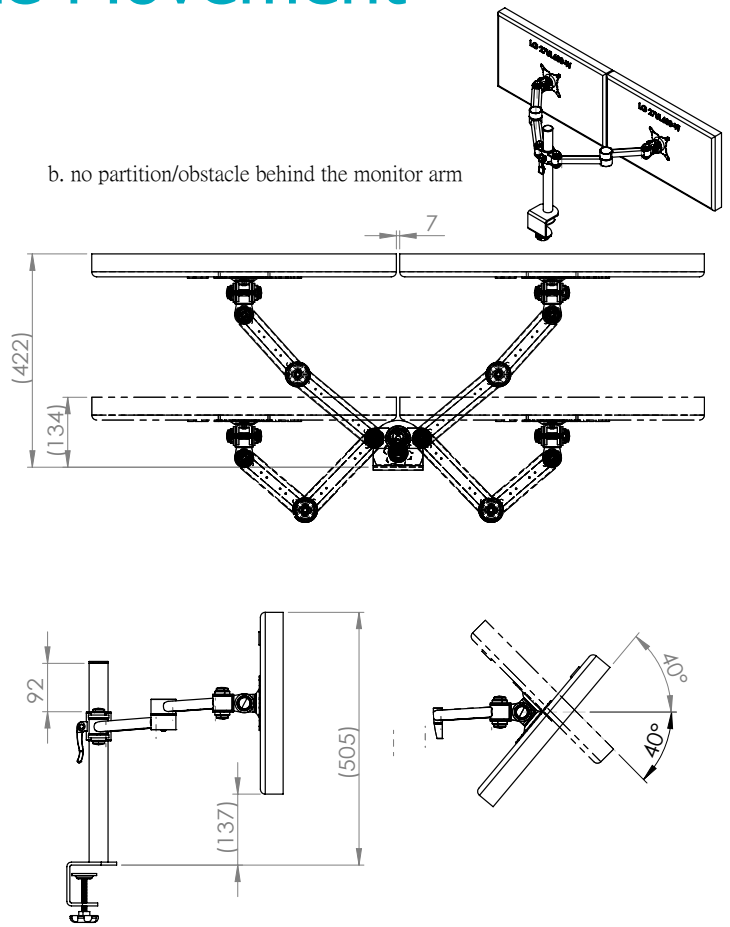

Stream dual beam 2 screen – clamp fixing

Product Specification

Product code	STREAMCOMB06 - Silver
Weight capacity	20kg per arm
Max screen size	30"
Max forward extension	440mm, 860mm apart
VESA	75mm & 100mm VESA compliant
Movement	Height adjustment, tilt, swivel, rotation and reach
Height adjustment	Max height adjustment 300mm
Tilt	85 degrees up / 85 degrees down (170 degrees total)

Additional Information

Dual beam manual height adjustable arms with standard clamp

Cable management

Colour options available:

Silver - STREAMCOMB06 - RAL code 9006

White - STREAMCOMB06W - RAL code 9010

Black - STREAMCOMB06B - RAL code 9005

Ergo
01235 773373
www.ergold.co.uk
sales@ergold.co.uk

Monitor Size Movement

27" Screen

a. Having a partition/obstacle behind the monitor arm

b. no partition/obstacle behind the monitor arm

30" Screen

a. Having a partition/obstacle behind the monitor arm

b. no partition/obstacle behind the monitor arm